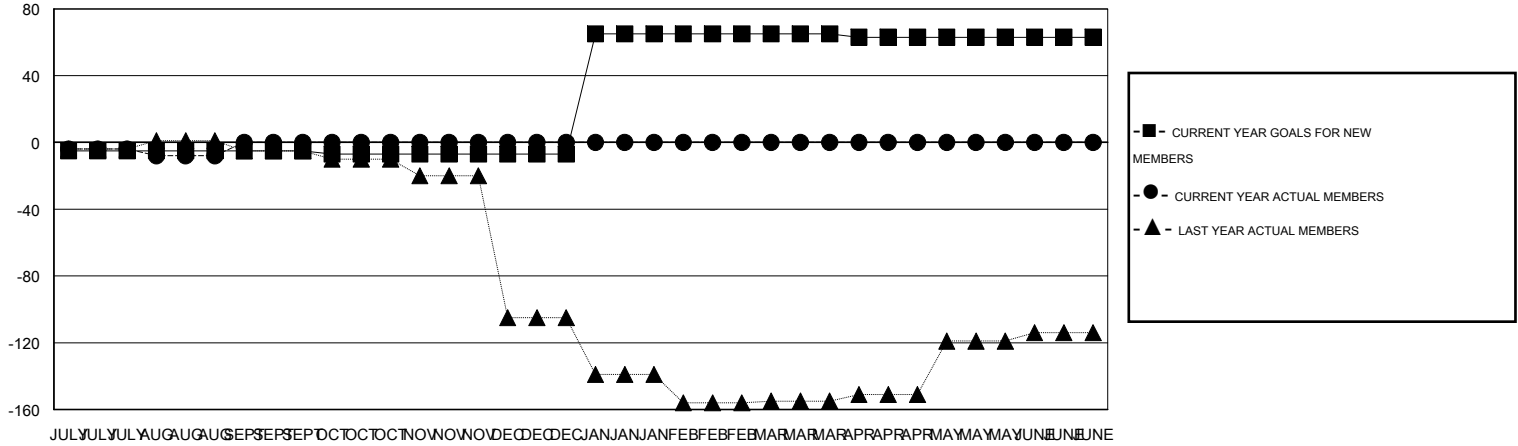

MONTHLY MEMBERSHIP PROGRESS REPORT

District 105 I

Results as of: 8/31/2014

GMT: JOAQUIM BORRALHO

LOCATION REPUBLIC OF IRELAND

GMT CA 4

Clubs					Members				
RESULTS FOR 2014-2015					RESULTS FOR 2014-2015				
QUARTER	NEW CLUB GOAL	ACTUAL NEW CLUBS	ACTUAL DROPPED CLUBS	ACTUAL NET GAIN/LOSS	QUARTER	NEW MEMBER GOAL	ACTUAL TOTAL MEMBERS ADDED	ACTUAL DROPPED MEMBERS	ACTUAL NET GAIN/LOSS
JULY/AUG/SEPT	0	0	0	0	JULY/AUG/SEPT	-15	72	96	-24
OCT/NOV/DEC	0	0	0	0	OCT/NOV/DEC	-6	0	0	0
JAN/FEB/MAR	6	0	0	0	JAN/FEB/MAR	216	0	0	0
APR/MAY/JUNE	0	0	0	0	APR/MAY/JUNE	-6	0	0	0

GOALS AND ACTUAL NEW CLUBS CUMULATIVE

GOALS AND ACTUAL MEMBERS CUMULATIVE

DROPPED CLUBS: 0	12 CLUBS OF 111 ADDED 1 OR MORE NEW MEMBERS	GENDER DISTRIBUTION
		MALE 1,921 (78.44%)
		FEMALE 528 (21.56%)
DROPPED MEMBERS	CLICK HERE FOR HEALTH ASSESSMENT DATA	FAMILY UNIT MEMBERS 40
DECEASED 4		HEAD OF HOUSEHOLD 20
CLUB CANCELLED 0		NON-HEAD OF HOUSEHOLD 20
OTHER 28		
TOTAL 32		